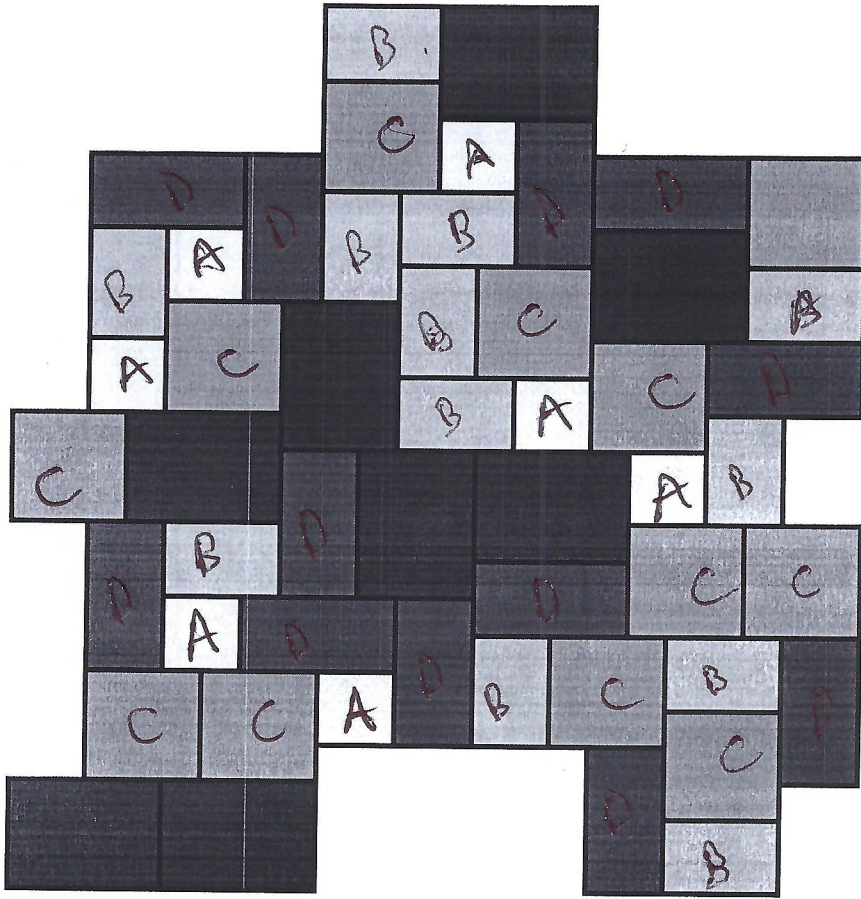

Meshoppen Pattern #1 "Mediterranean" for 10' x 10'

Key	
	12" x 12"
	12" x 18"
	18" x 18"
	12" x 24"
	18" x 24"

7
~~12~~ 12
11
12
8