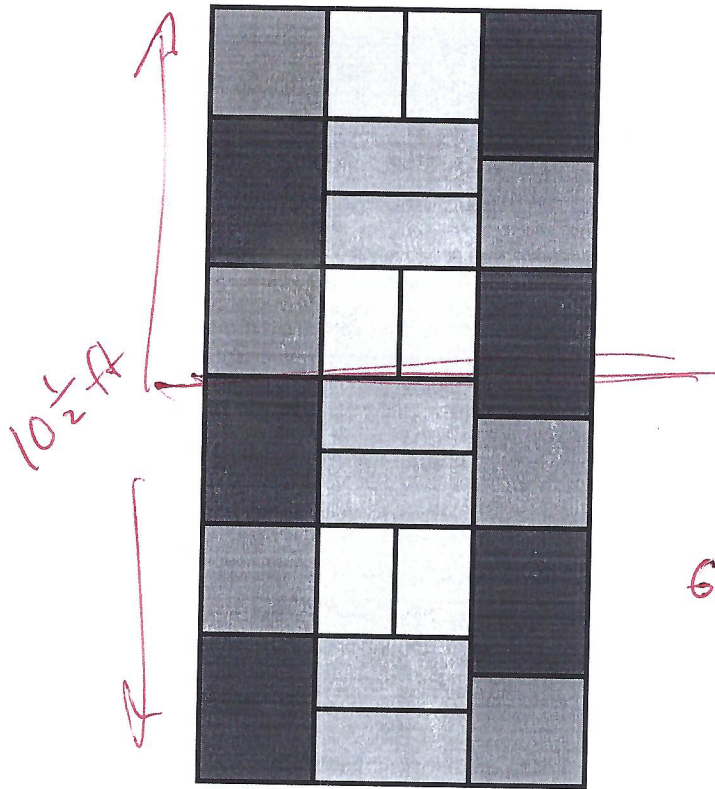

Meshoppen Pattern #2 for 10' x 10'

Key	
	12" x 12
	12" x 18"
	18" x 18"
	12" x 24"
	24" x 24"
	18" x 24"
	12" x 30"
	18" x 30"

Meshoppen Pattern A for 10' x 10'

Key

	12" x 12"
	12" x 24"
	24" x 24"
	24" x 36"
	12" x 36"

18" x 18"

18" x 24"

18" x 36"

24" x 30"

24" x 36"

30" x 36"

36" x 36"

Meshoppen Pattern #3 for 10' x 10'

Key			
10		12" x 12"	12
13		12" x 18"	19.5
6		18" x 18"	13.5
4		12" x 24"	22
5		18" x 24"	15
5		24" x 24"	20

10258

Meshoppen Pattern 3' Repeating Walkway

10 1/2

Meshoppen Pattern for 5' Walkway

Key		
6		12" x 18"
6		12" x 24"
6		18" x 18"
6		18" x 24"

Meshoppen Pattern #1 "Mediterranean" for 10' x 10'

Key	
	12" x 12"
	12" x 18"
	18" x 18"
	12" x 24"
	18" x 24"

7
~~12~~ 12
 11
 12
 8

Meshoppen Pattern #4 for 10' x 10'

Key

12" x 12"	12" x 18"	12" x 24"	18" x 30"	18" x 24"	18" x 36"
24" x 30"	24" x 36"	24" x 24"	12" x 36"		