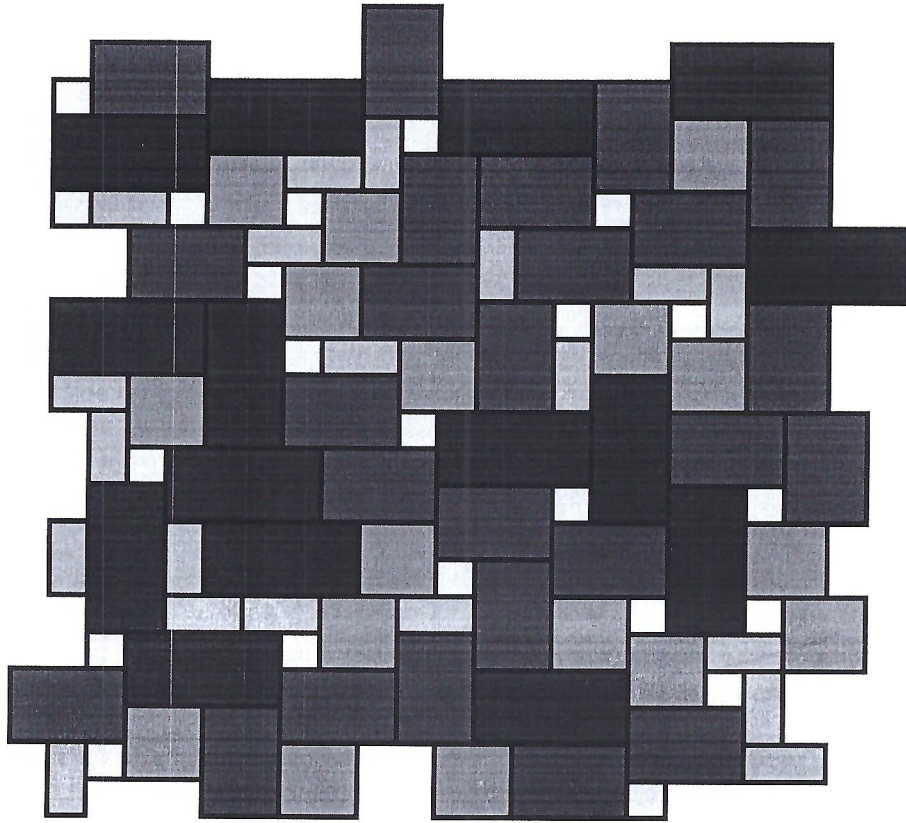

Cut from Premier stock to sizes listed then tumbled. Palletized flat on pallets and wrapped in wire.

2.) 2" Thick Bluestone Cobblestones Variety Package "NEW"

100 sq. ft. per pack

Size	Qty
6x6	8 (A)
6x12	4 (B)
12x12	3 (C)
12x18	2 (D)

Quantities per layer X 10 layers.  
Tumbled full size pavers. Can be  
used as an interlocking unit.  
Palletized flat on pallets and  
wrapped in wire.

# Tumbled Bluestone Pattern

12sf

6x6" x4

18" x 8' Dimension

2 6x12" x3

3 12x12" x2

4 12x18" x1

# Meshoppen Tumbled Paver Pattern for 100 sqft

Key				
6" x 6"	6" x 12"	12" x 12"	12" x 18"	12" x 24"
