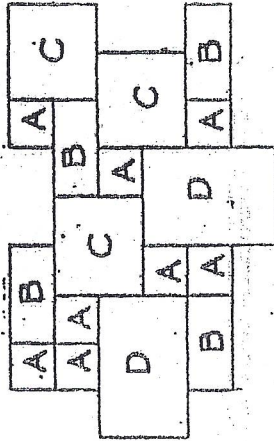

Cut from Premier stock to sizes listed then tumbled. Palletized flat on pallets and wrapped in wire.

2.) 2" Thick Bluestone Cobblestones Variety Package "NEW"

100 sq. ft. per pack

Size	Qty
6x6	8 (A)
6x12	4 (B)
12x12	3 (C)
12x18	2 (D)

Quantities per layer X 10 layers.  
Tumbled full size pavers. Can be  
used as an interlocking unit.  
Palletized flat on pallets and  
wrapped in wire.

# Tumbled Bluestone Pattern

12sf

6x6" x4

18" x 8' Dimension

2 6x12" x3

3 12x12" x2

4 12x18" x1

# Meshoppen Tumbled Paver Pattern for 100 sqft

Key				
6" x 6"	6" x 12"	12" x 12"	12" x 18"	12" x 24"
