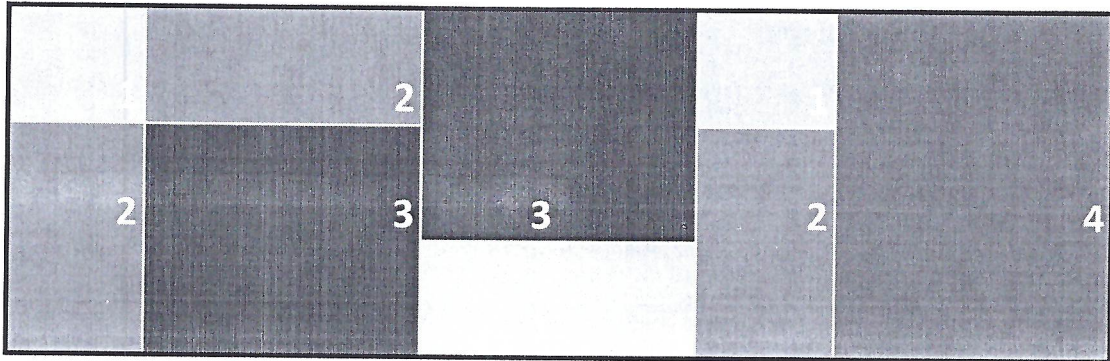

Cut from Premier stock to sizes listed then tumbled. Palletized flat on pallets and wrapped in wire.

2.) 2" Thick Bluestone Cobblestones Variety Package "NEW"

100 sq. ft. per pack

Size	Qty
6x6	8 (A)
6x12	4 (B)
12x12	3 (C)
12x18	2 (D)

Quantities per layer X 10 layers.  
Tumbled full size pavers. Can be  
used as an interlocking unit.  
Palletized flat on pallets and  
wrapped in wire.

# Tumbled Bluestone Pattern

12sf

6x6" x4

18" x 8' Dimension

2 6x12" x3

3 12x12" x2

4 12x18" x1

# Meshoppen Tumbled Paver Pattern for 100 sqft

Key				
6" x 6"	6" x 12"	12" x 12"	12" x 18"	12" x 24"
